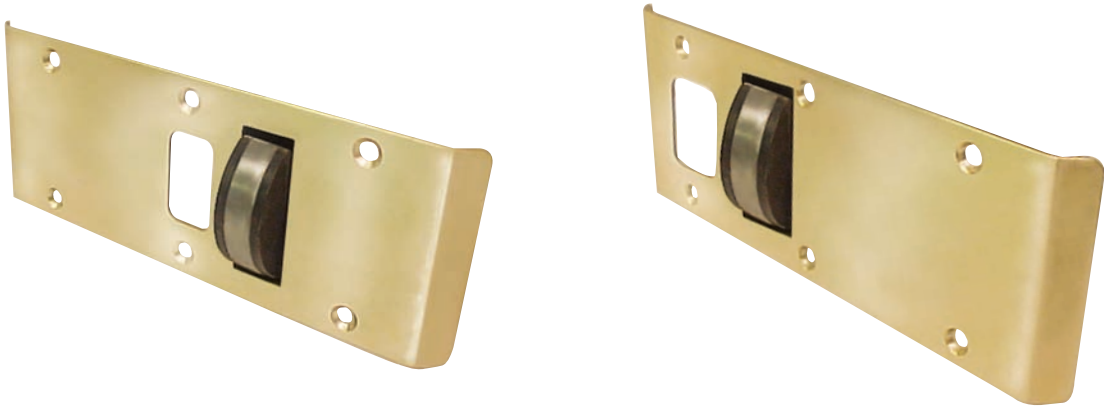

## COMBO DOUBLE LIPPED STRIKE AND RESCUE STOP

---

- 
- For 5-3/4" and 6-3/4" frame with 1-3/4" door
  - To be used with ABH 0128 and 370 center hung pivot sets. Ideal for hospital or nursing home bathroom doors. Strikes allow center hung or 1/8" inset double acting doors to swing in or out without damaging the frame.
  - Counterweight door stop can be rotated flush with the strike to allow door to swing in either direction in the event of an emergency.
  - Cut out is 1-1/4" x 11/16" to meet ANSI standards for mortise or HD cylindrical latch bolts. Check with manufacturer of specific mortise locks or latch bolts for deviations from these dimensions.
  - Available in US32D, US32, US3, US4, US10B. For other finishes, contact factory. .093 thick material.
  - 8-32 x 1/2" FHMS standard.
  - Templates available for frame prep.
  - Meets ANSI A1882

For Center Hung Doors      CR4550 5-3/4" x 2-3/4"

CR4560 6-3/4" x 2-3/4"

For 1/8' Offset Door      CR4570 5-3/4" x 2-3/4"

CR4580 6-3/4" x 2-3/4"